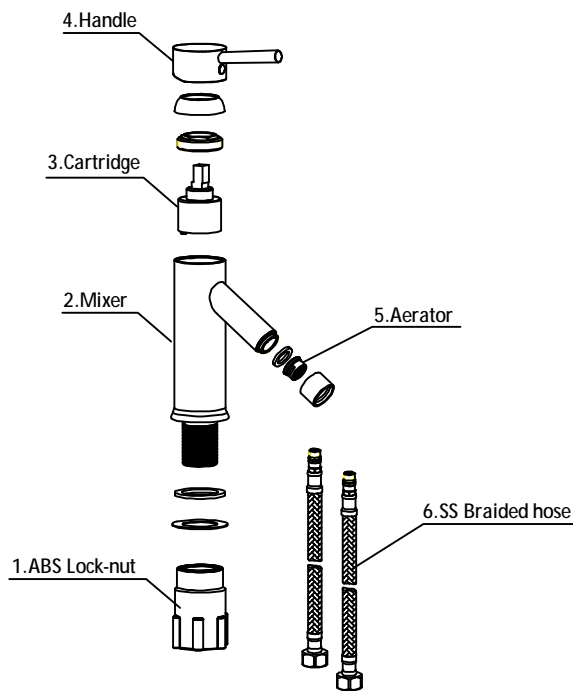

bathlife®

Single Level Basin Faucet

Installation drawing

Product accessories

Installation Instruction :

1. Supply lines should be purged to clean impurities before connecting the unit. (hot water on left, cold water on right).
2. Hole size for deck mounted: $\varnothing 32\text{-}\varnothing 35(\text{mm})$.
3. Twist off the ABS lock-nut (1) and washers.
4. Put the braided hoses from bottom of the table hole. Connect the red braided hose to hot water inlet and the blue one to cold water inlet.
5. Install the lock-screw to the basin mixer and put it into the mounted hole. Then put the washers to the lock-screw from the bottom.
6. Tighten with the ABS lock-nut.
7. Connect the braided hoses to the cold and hot angle valve correctly .

Data Sheet :

Colour	Chrome Finished
Nominal Diameter	G3/8
General Medium	Water
Water Pressure	0.05Mpa-1.0Mpa
Recommended Pressure	0.1Mpa-0.6Mpa
Temperature Range	4°C - 90°C

Warranty :

BATHLIFE warrant its faucets to be leak and drip free during normal residential use for 3 year from original date of purchasing. If the faucet should leak or drip during normal use, kindly contact our support team to claim your warranty. This warranty applies only to BATHLIFE Faucets installed in the Sweden. If damages caused by accident, misuse or abuse will void this warranty. Proof of purchase (original purchasing receipt) must be provided to BATHLIFE when you claim for warranty. If the Faucet is used commercially or if the finish is: GOLD or BLACK coated finished, BATHLIFE warrants the product to be free from defects in material and workmanship for one year from the date of purchasing.