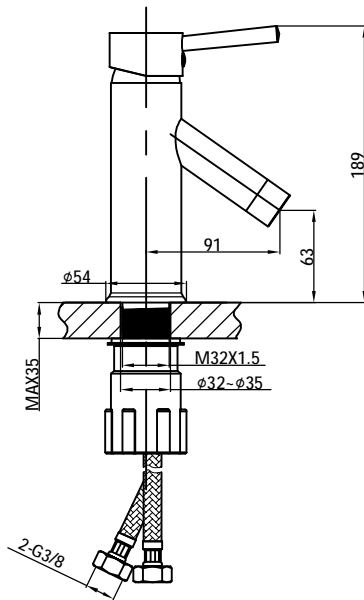

bathlife®

Single Level Basin Faucet

Installation drawing

Product accessories

Installation Instruction :

1. Supply lines should be purged to clean impurities before connecting the unit. (hot water on left, cold water on right).
2. Hole size for deck mounted: $\varnothing 32\text{-}\varnothing 35(\text{mm})$.
3. Twist off the ABS lock-nut (1) and washers.
4. Put the braided hoses from bottom of the table hole. Connect the red braided hose to hot water inlet and the blue one to cold water inlet.
5. Install the lock-screw to the basin mixer and put it into the mounted hole. Then put the washers to the lock-screw from the bottom.
6. Tighten with the ABS lock-nut.
7. Connect the braided hoses to the cold and hot angle valve correctly .

Data Sheet :

Colour	Chrome Finished
Nominal Diameter	G3/8
General Medium	Water
Water Pressure	0.05Mpa-1.0Mpa
Recommended Pressure	0.1Mpa-0.6Mpa
Temperature Range	4°C - 90°C

Warranty :

BATHLIFE warrant its faucets to be leak and drip free during normal residential use for 3 year from original date of purchasing. If the faucet should leak or drip during normal use, kindly contact our support team to claim your warranty. This warranty applies only to BATHLIFE Faucets installed in the Sweden. If damages caused by accident, misuse or abuse will void this warranty. Proof of purchase (original purchasing receipt) must be provided to BATHLIFE when you claim for warranty. If the Faucet is used commercially or if the finish is: GOLD or BLACK coated finished, BATHLIFE warrants the product to be free from defects in material and workmanship for one year from the date of purchasing.